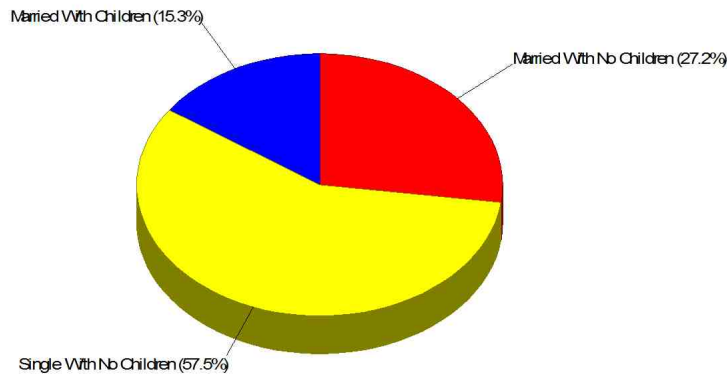

Neighborhood Facts

Chicago

Prepared by MaryEllen Kuehl, ABR,LTG,ML

Neighborhood Facts

Income For Neighborhood Within City of Chicago

Age Breakdown For Neighborhood Within City of Chicago Average Age = 47.1 Years

Prepared by MaryEllen Kuehl, ABR,LTG,ML

Household Characteristics For Neighborhood Within City of Chicago

42.5% Married
15.3% With Children

Adult Education Level For Neighborhood Within City of Chicago

87.8% High School Graduates
73.9% College Graduates