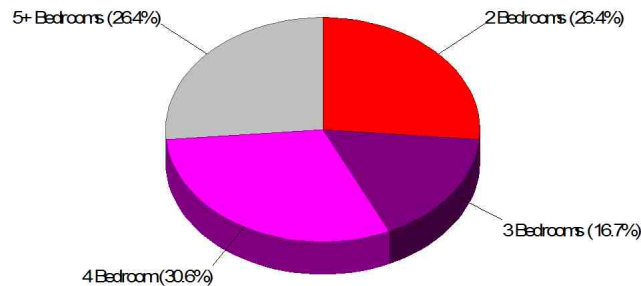

School Colors: Royal & Gold

Enrollment By Grade: PK-15 K-19 1-24 2-17 3-12 4-14 5-24 6-14 7-15 8-24

Phone: (312)243-9887

Grades: PK - 8

School Type: Regular

Gender: Coed

Student/Teacher Ratio: 16.3 to 1

Mascot: Bulldogs

Housing Information

Chicago

Prepared by MaryEllen Kuehl, ABR,LTG,ML

Housing Characteristics For Neighborhood Within City of Chicago

Average Age of Housing 34 years

Type of Dwelling

Home Ownership For Neighborhood Within City of Chicago

Owner Occupied Households = 41.5%
Median Housing Value = \$604,700
Median Number of Bedrooms = 4

Home Size Breakdown

Rental

For Neighborhood Within City of Chicago

Renter Occupied Households = 58.5%

Median Monthly Rent = \$228