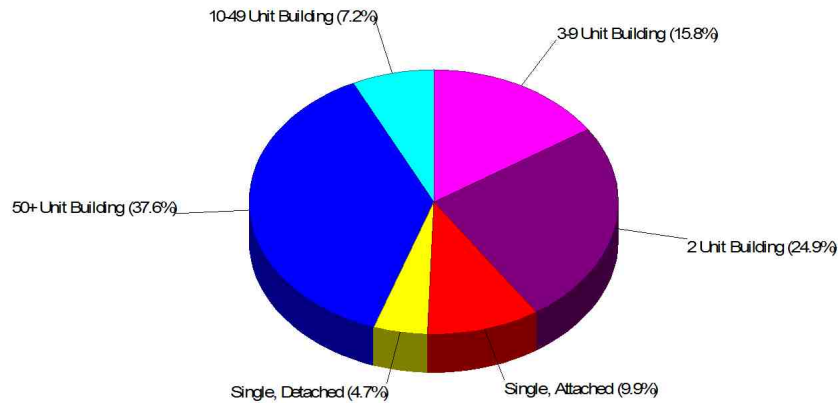

Housing Information

Chicago

Prepared by MaryEllen Kuehl, ABR,LTG,ML

Housing Characteristics For Neighborhood Within City of Chicago

Average Age of Housing 34 years

Type of Dwelling

Home Ownership For Neighborhood Within City of Chicago