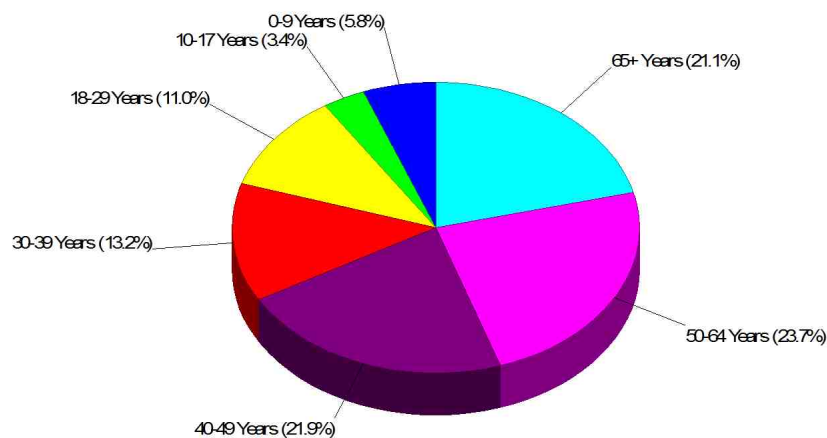

Neighborhood Facts

Chicago

Prepared by MaryEllen Kuehl, ABR,LTG,ML

Neighborhood Facts

Income For Neighborhood Within City of Chicago

Age Breakdown For Neighborhood Within City of Chicago Average Age = 47.1 Years

Prepared by MaryEllen Kuehl, ABR,LTG,ML

Household Characteristics For Neighborhood Within City of Chicago

42.5% Married
15.3% With Children

Adult Education Level For Neighborhood Within City of Chicago

87.8% High School Graduates
73.9% College Graduates