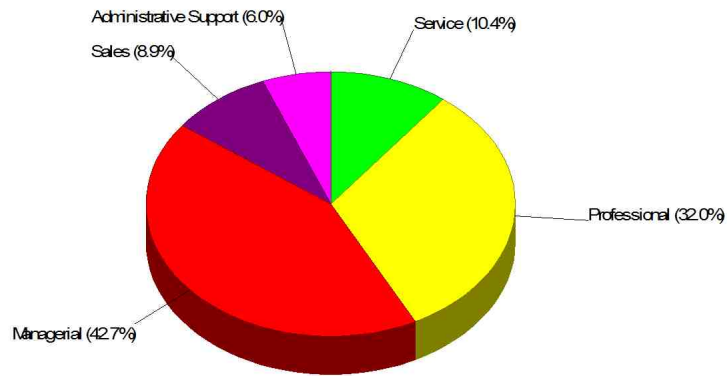

Employment For Neighborhood Within City of Chicago Average Travel Time To Work = 24.0 Minutes