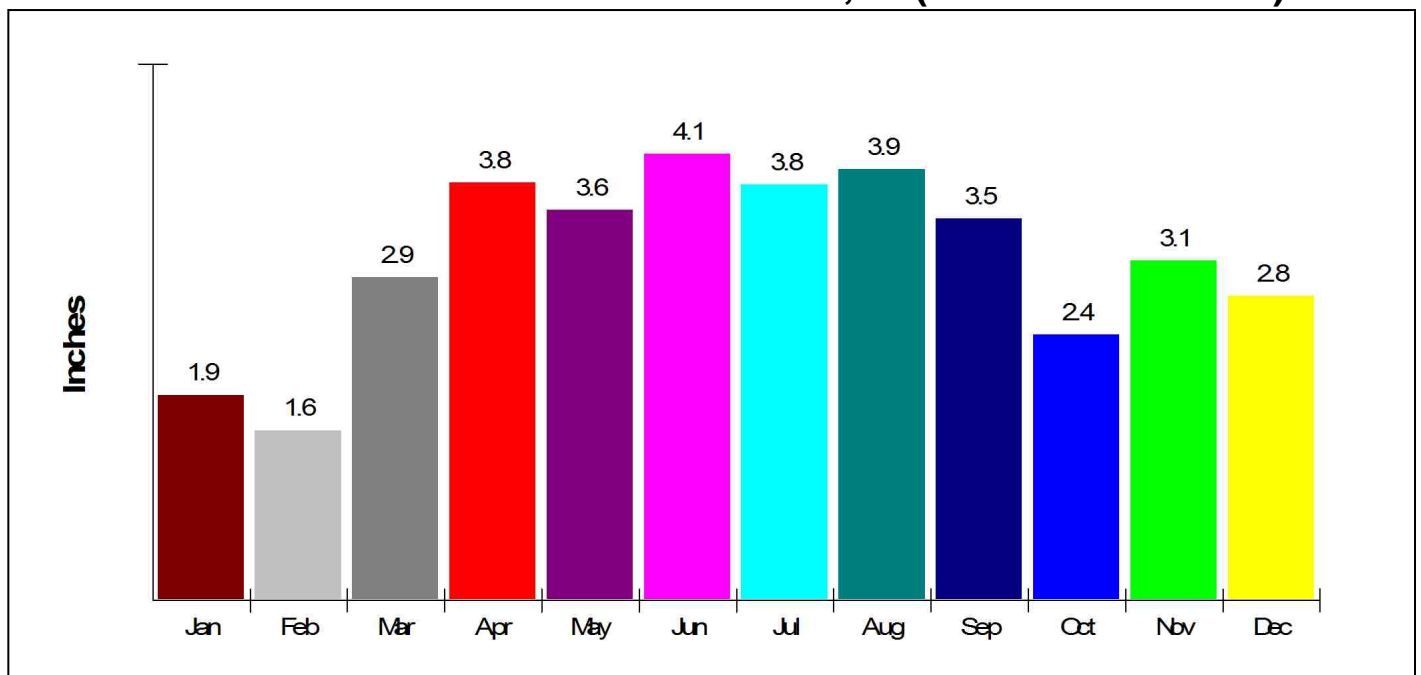

Average Precipitation

Measured at CHICAGO UNIVERSITY, IL (elevation = 594ft.)

Prepared by MaryEllen Kuehl, ABR,LTG,ML