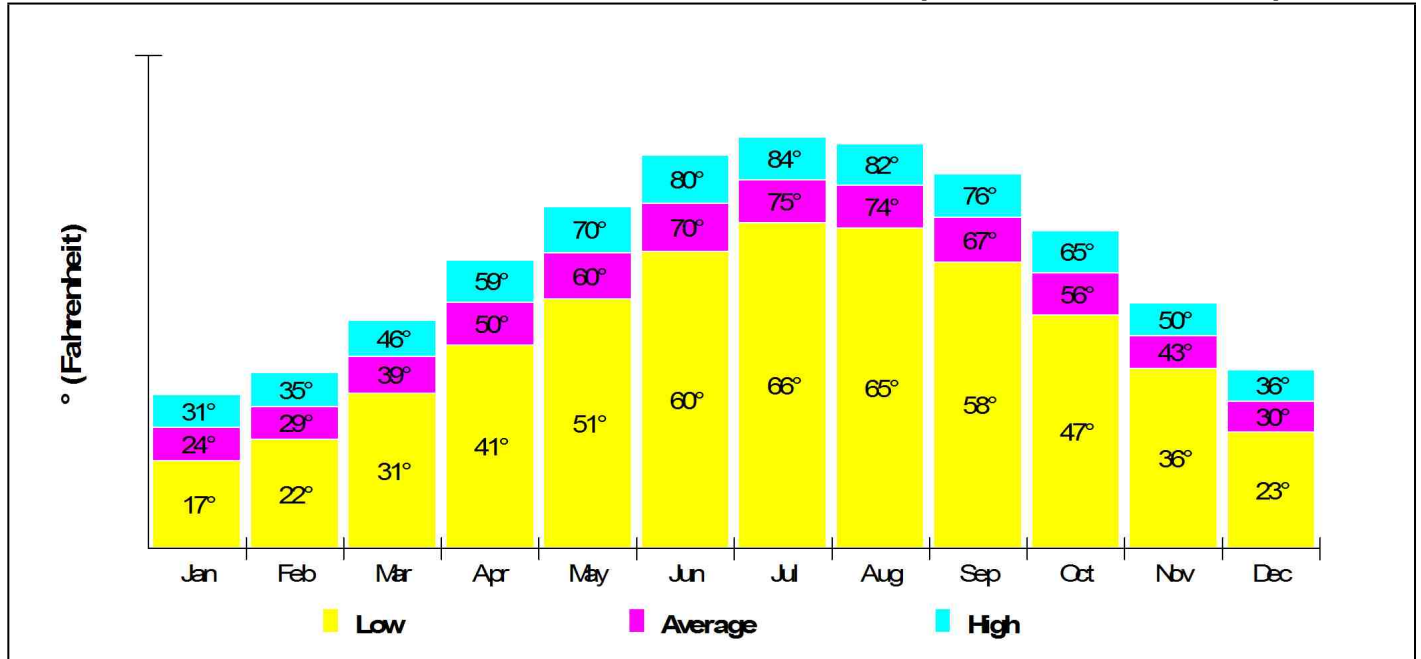

Temperature

Measured at CHICAGO UNIVERSITY, IL (elevation = 594ft.)