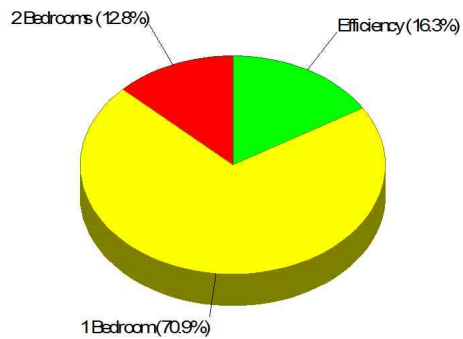

Home Size Breakdown

Rental

For Neighborhood Within City of Chicago

Renter Occupied Households = 58.5%

Median Monthly Rent = $228

Median Number of Bedrooms = 1