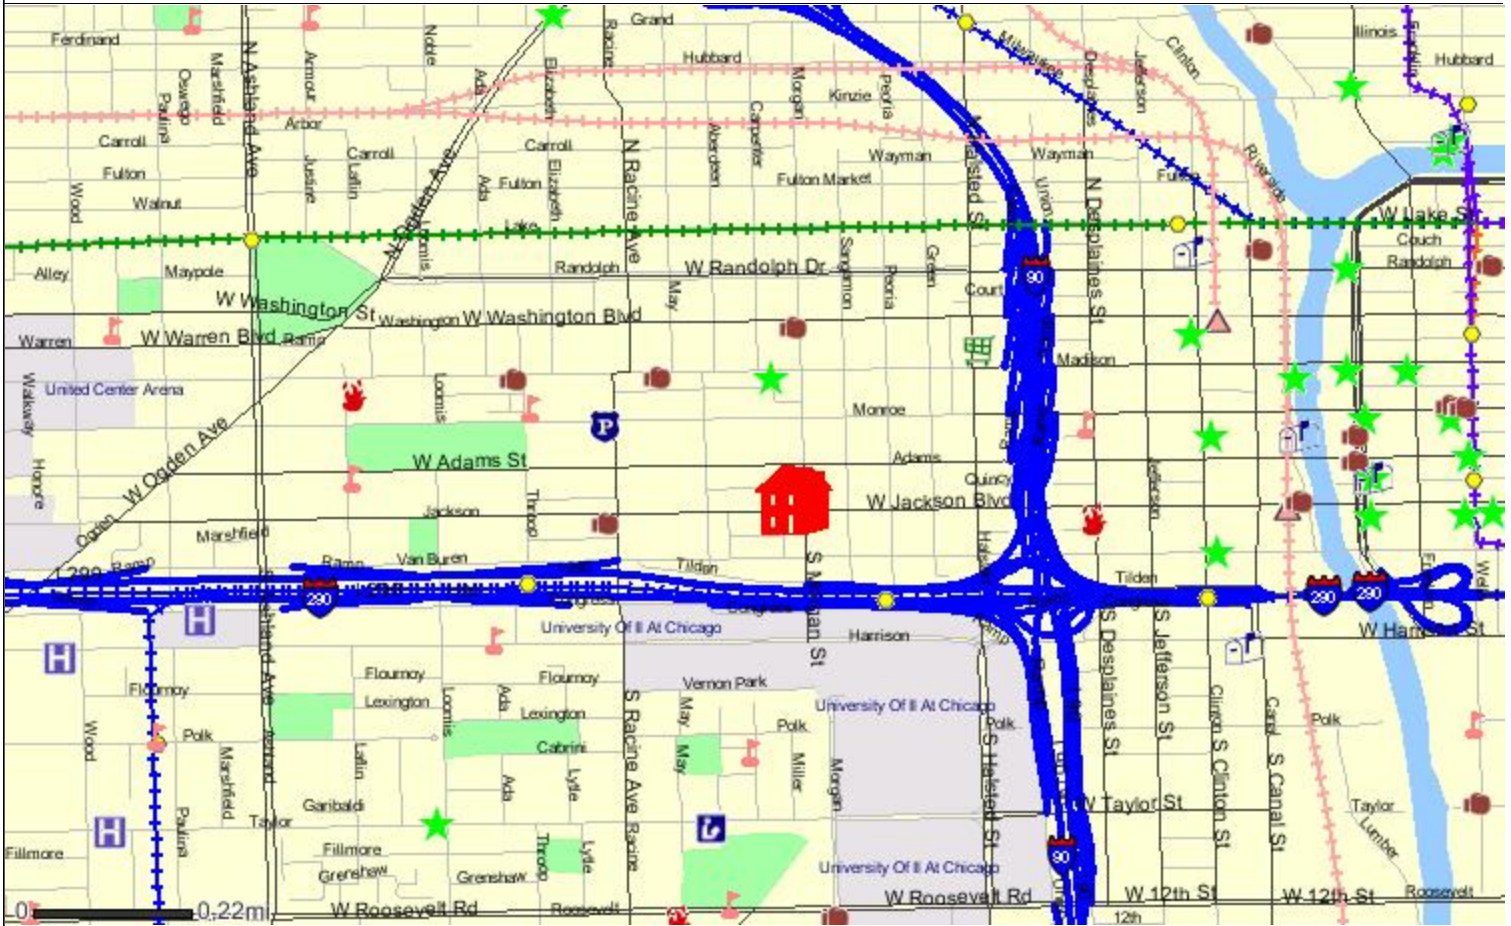

Home-Turf Report for 1000 W Adams St 60607

Prepared by: Mary Ellen Kuehl // The Kuehl Group, Inc. // (773) 327-5753
©Home-Turf Marketing Systems, L.L.C. // Visit www.HomeTurfOnline.com or call 1-800-388-3189.

City Ward#: 2
Alderman: Madeline L. Haithcock
449 E. 35th St., 60616, 773-924-0014

Nearest Public High Schools:
Linc Alternative High, 125 S Clark St Fl 15, 1.2mi.
Best Practice High, 2040 W Adams St, 1.3mi.

Nearest Private High Schools:
St Ignatius College Prep, 1076 W Roosevelt Rd, .8mi.
Chicago Acad. For The Arts, 1010 W Chicago, 1.2mi.
West Town Acad., 2021 West Fulton Ave, 1.3mi.

Nearest Public Elementary Schools:
Skinner Elem., 111 S Throop St, .3mi.
Jackson, A Elem., 1340 W Harrison St, .5mi.

Nearest Private Elementary Schools:
Francis Xavier Warde, 120 S Desplaines, .5mi.
Rush Day, 1720 W Polk St, 1.0mi.

Nearest Daycare Centers:
Chicago Child Development Center, 40 N Dearborn St, 1.2mi.
Kinder Care, 1501 S State St, 1.8mi.
Lake Shore Preparatory School, 300 W Hill St, 1.8mi.

Nearest Public Library:
Theodore Roosevelt, 1101 W Taylor St, 312-746-5656, .7mi.

Nearest Hospital:
Rush-Presbyterian, 1653 W Congress Pkwy, .8mi.

Nearest Major Grocery Stores:
Dominick's, 1 S Halsted St, .4mi.
Jewel, 1220 S Ashland Ave, 1.1mi.
Dominick's, 1340 S Canal St, 1.2mi.

Nearest Movie Theaters:
Gene Siskel Film Center, 164 S State St, 312-846-2800, 1.3mi.
Burnham Plaza, 826 S Wabash Ave, 312-554-9100, 1.5mi.

Nearest Health Clubs:
Curves, 1151 W Madison St, .2mi.
Pilates Studio Of Midwest, 1151 W Jackson Blvd, .2mi.

Nearest Starbucks:
1001 W Madison St, .2mi.

Nearest CTA Station:
UIC-Halsted, Blue Line, .3mi.

Nearest Metra Station: Northwest Station, .7mi.
Nearest Fire Station: .5mi.

- Starbucks
- Health Club
- Dog Park
- Day Care
- Major Grocery
- Library
- Hospital
- Post Office
- Theater
- Police Station
- Fire Station
- School
- CTA Station
- Metra Station
- City Park

Home-Turf Marketing Systems L.L.C. and the users of Home-Turf assume no responsibility for any loss or impact resulting from the use of this information. No representations are made regarding the accuracy of the information provided. All data is subject to change and should be verified with local sources.