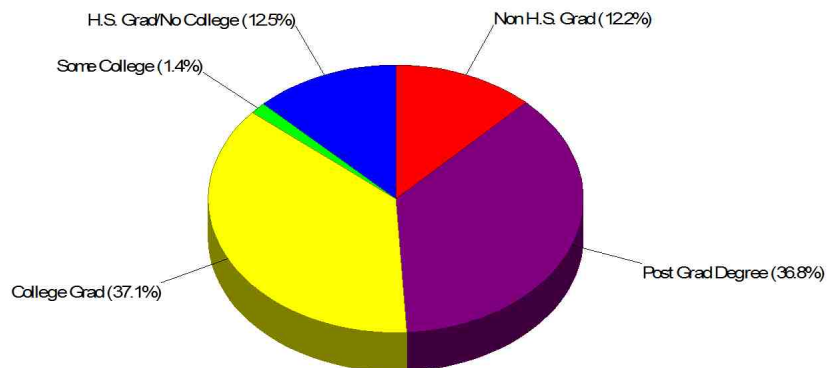

Neighborhood Facts

Chicago

Prepared by MaryEllen Kuehl, ABR,LTG,ML

Neighborhood Facts

Income For Neighborhood Within City of Chicago

Age Breakdown For Neighborhood Within City of Chicago Average Age = 47.1 Years

Prepared by MaryEllen Kuehl, ABR,LTG,ML

Household Characteristics For Neighborhood Within City of Chicago

42.5% Married
15.3% With Children

Adult Education Level For Neighborhood Within City of Chicago

87.8% High School Graduates
73.9% College Graduates